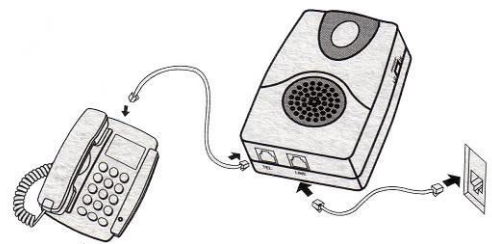

FEATURES

- Telephone ringer amplifier
- Extra loud ringer up to 95 dB
- Volume control (Hi/Low)
- Extra bright, white visual ring indicator

TECHNICAL SPECIFICATIONS

- No battery needed
- Size : 3.1 x 2.4 x 1.2 inches
- CL11 connects to the telephone and to the telephone line

Link CL11 to Telephone LINE