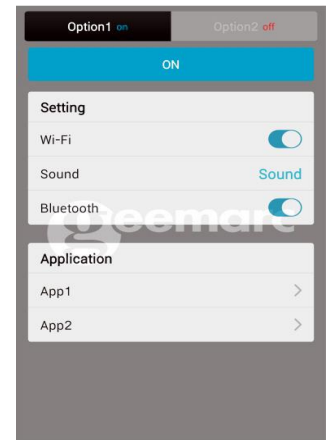

- On the dashboard, thanks to its high-grip suction cup

- On your air vent

- In your CD Selector

○ 3 steps to use the NFC system

1. By placing your Smartphone on the holder, the GEEMARC application appears automatically.

2. Install the application

3. Set the parameters of the application

After you have installed the Octopus (2), put your Smartphone in the holder. Only the apps selected (GPS, bluetooth hands-free system, music...) during setting the parameters (3) will open automatically to save time and to minimize attention given to your Smartphone whilst driving.