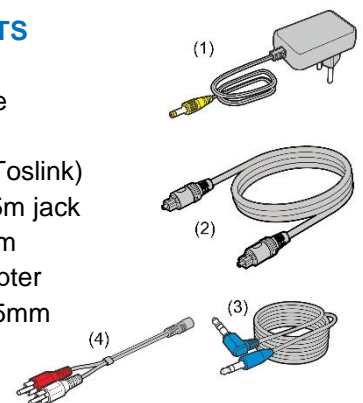

*Optical input

FEATURES:

- Stereo reception
- Optical input on the base*
- Easy access to the settings from the headset:
 - Volume control (up to 125dB spl)
 - Left/Right Balance Control
 - Tone Control
- Automatic stand-by mode (once the signal to the base has ceased)
- Integrated microphone to amplify the ambient sound
- Comfortable and lightweight

TECHNICAL SPECIFICATIONS

- **2,4 GHz digital**
- Frequency response: 100 – 16 000Hz
- Operation Frequency: 2.404.5-2.479.5GHz
- Modulation Type: GFSK
- Number of Channel: 16
- Bandwidth: 5M
- Bit Rate of Transmitter: 1Mbps
- Antenna Type: Internal Antenna
- 10 hours of continuous in use time
- Fast recharging station
Full charging time: 4 hours
The headset recharges itself automatically once placed on the base
- Reaches 100m outdoor and 25m indoor
- Optical input
- Stereo audio input on the base: jack 3.5mm
- Weight of the headset: 55g

BOX COMPONENTS

- TV headset x2
 - Charging cradle
1. Power adaptor
 2. Optical cable (Toslink)
 3. Audio cable 1.5m jack M Stereo 3.5mm
 4. 20cm cord adapter RCA-to jack 3.5mm

+ 2 pairs of
alternative ear pads